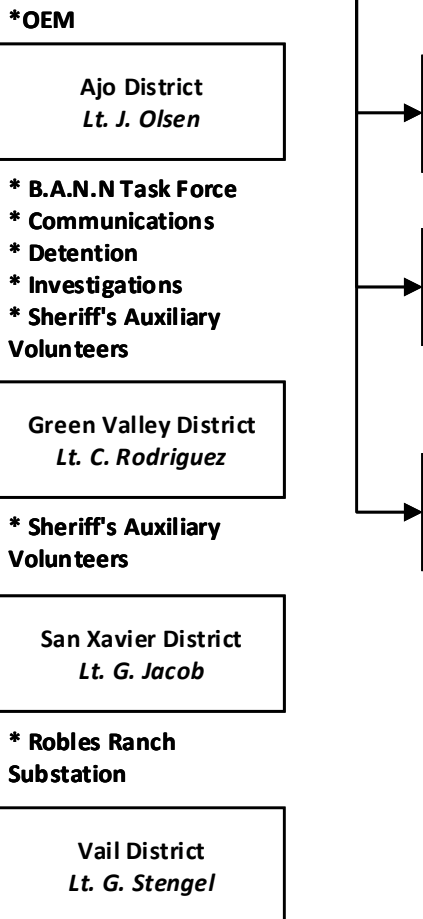

COMMUNITY SERVICES DIVISION
Captain Sharlene Reis

HUMAN RESOURCES DIVISION
Captain Christy Anderson

Investigations Bureau
Chief Jesus Lopez

CRIMINAL INVESTIGATIONS DIVISION
Captain Derek Ogden

INVESTIGATIONS SUPPORT DIVISION
Captain Derek Ogden

Operations Bureau
Chief Gilbert Dominguez

PATROL NORTH DIVISION
Captain Aimee Trueblood

PATROL SOUTH DIVISION
Captain Douglas Hanna

SUPPORT SERVICES DIVISION
Captain Robert Koumal

TACTICAL SUPPORT DIVISION
Captain Luis Corneiz