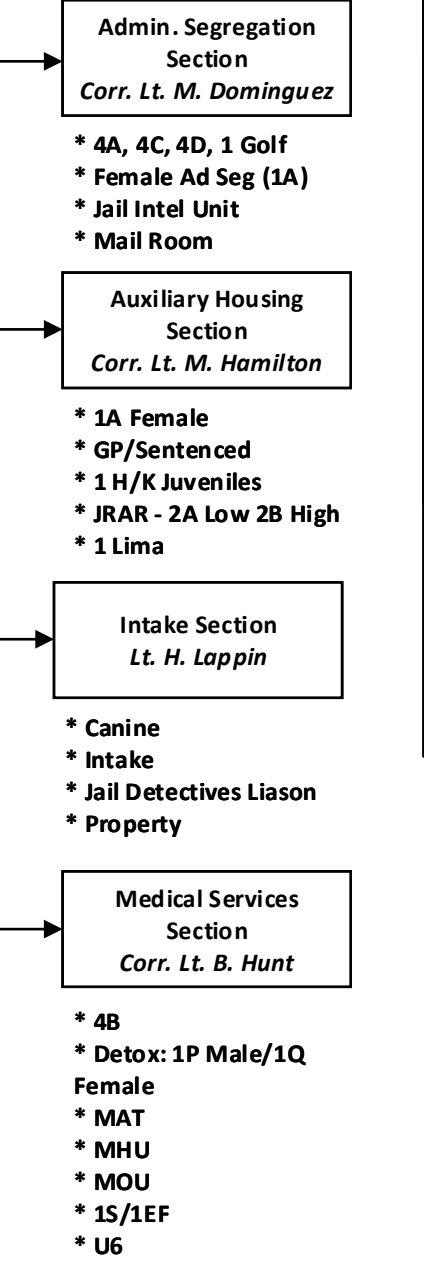

CORRECTIONS SPECIALITY HOUSING DIVISION
Captain Benjamin Hill