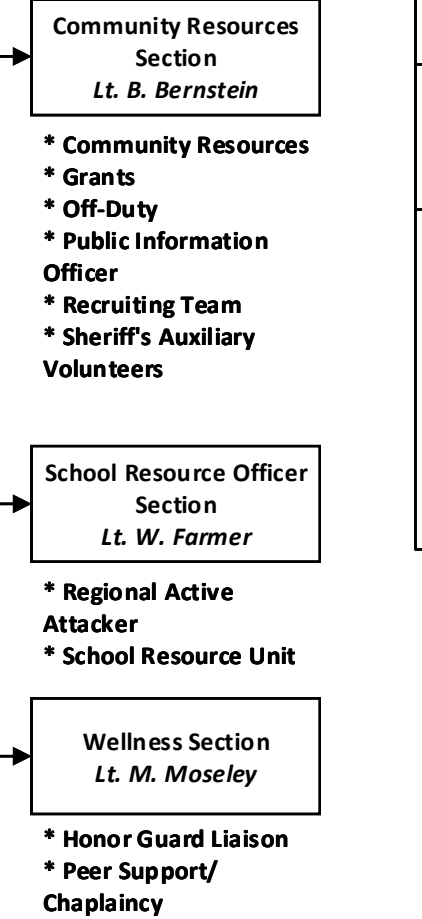

Administration Bureau
Chief Harold Janes

COMMUNITY SERVICES DIVISION
Captain Sharlene Reis