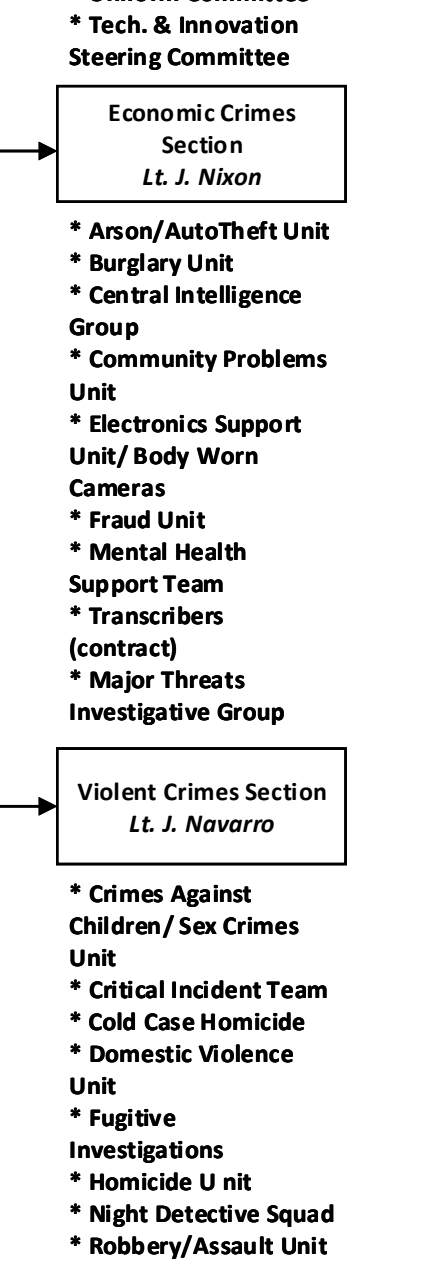

Investigations Bureau
Chief Jesus Lopez

CRIMINAL INVESTIGATIONS DIVISION
Captain Derek Ogden